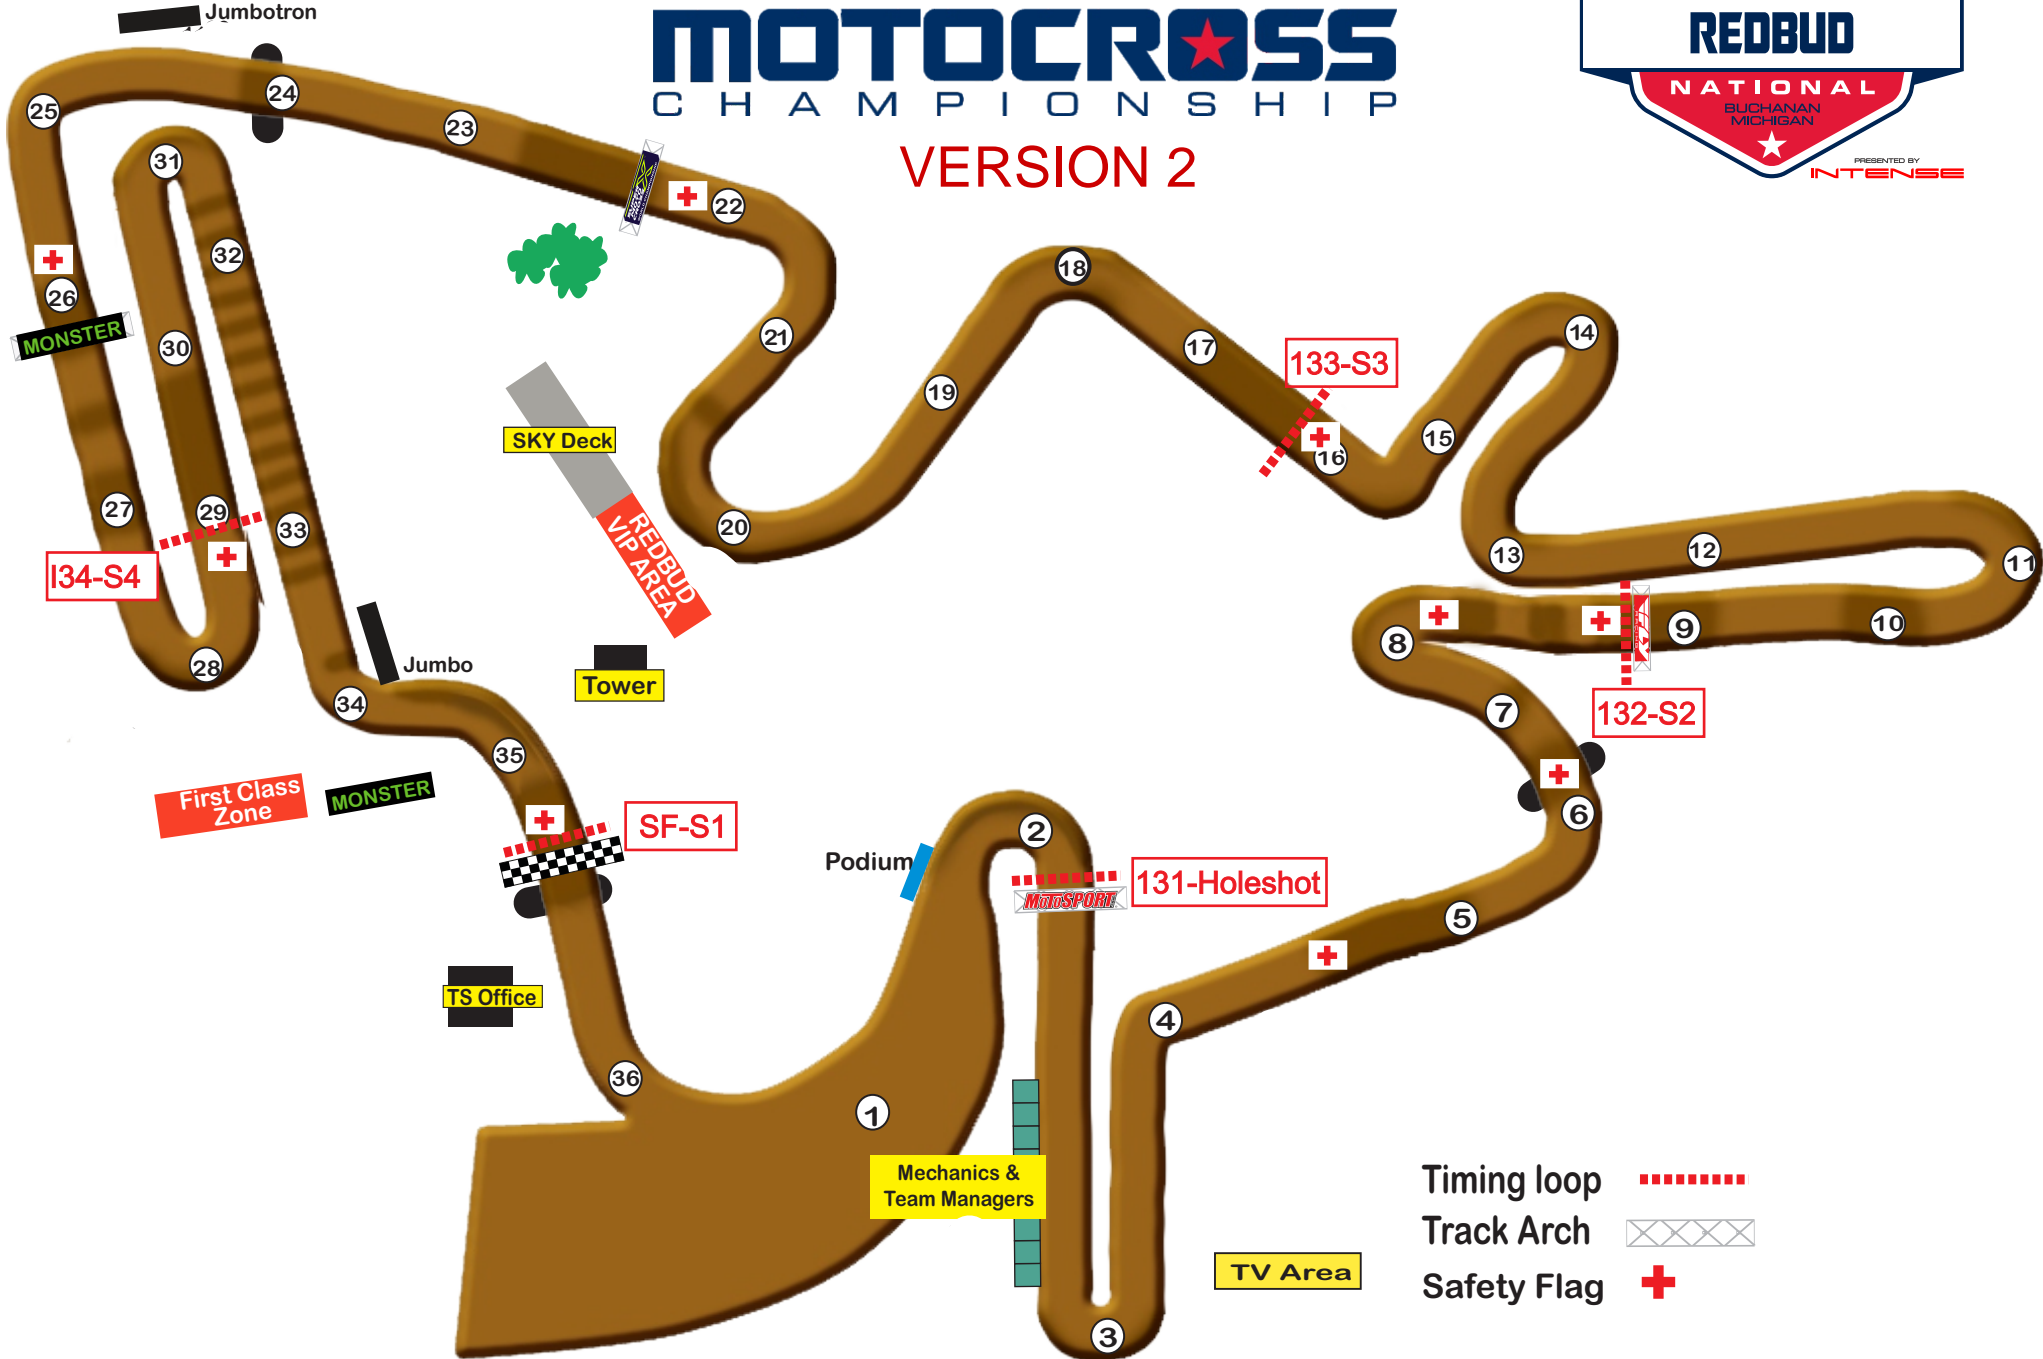

2023 REDBUD TRACK MAP

PRO
MOTOCROSS
CHAMPIONSHIP

VERSION 2

- Timing loop
- Track Arch
- Safety Flag