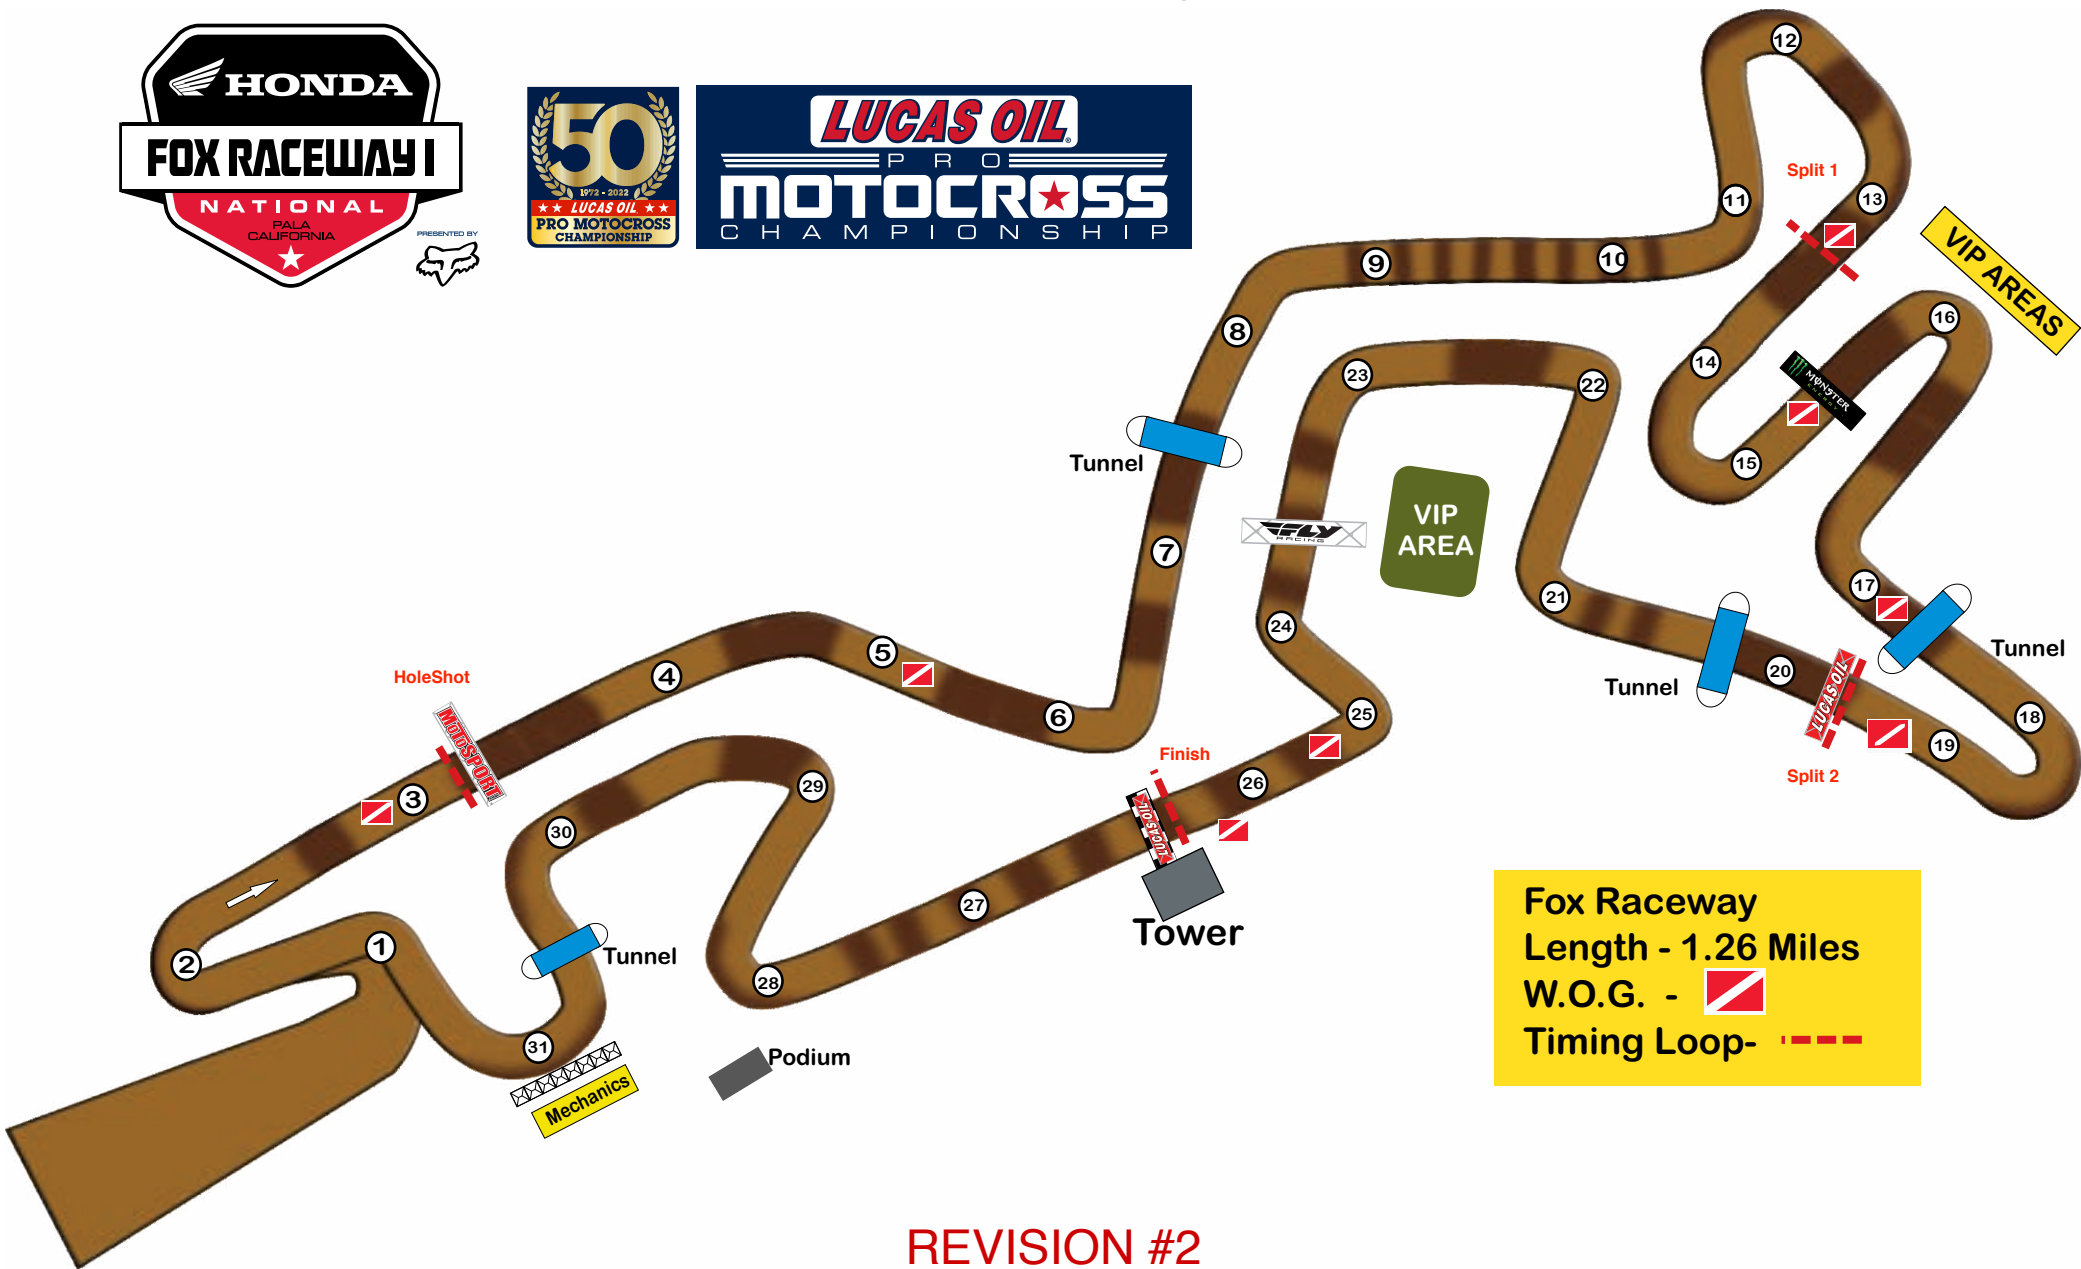

# 2022 Fox Raceway Track Map

Fox Raceway  
Length - 1.26 Miles  
W.O.G. -   
Timing Loop- 

REVISION #2