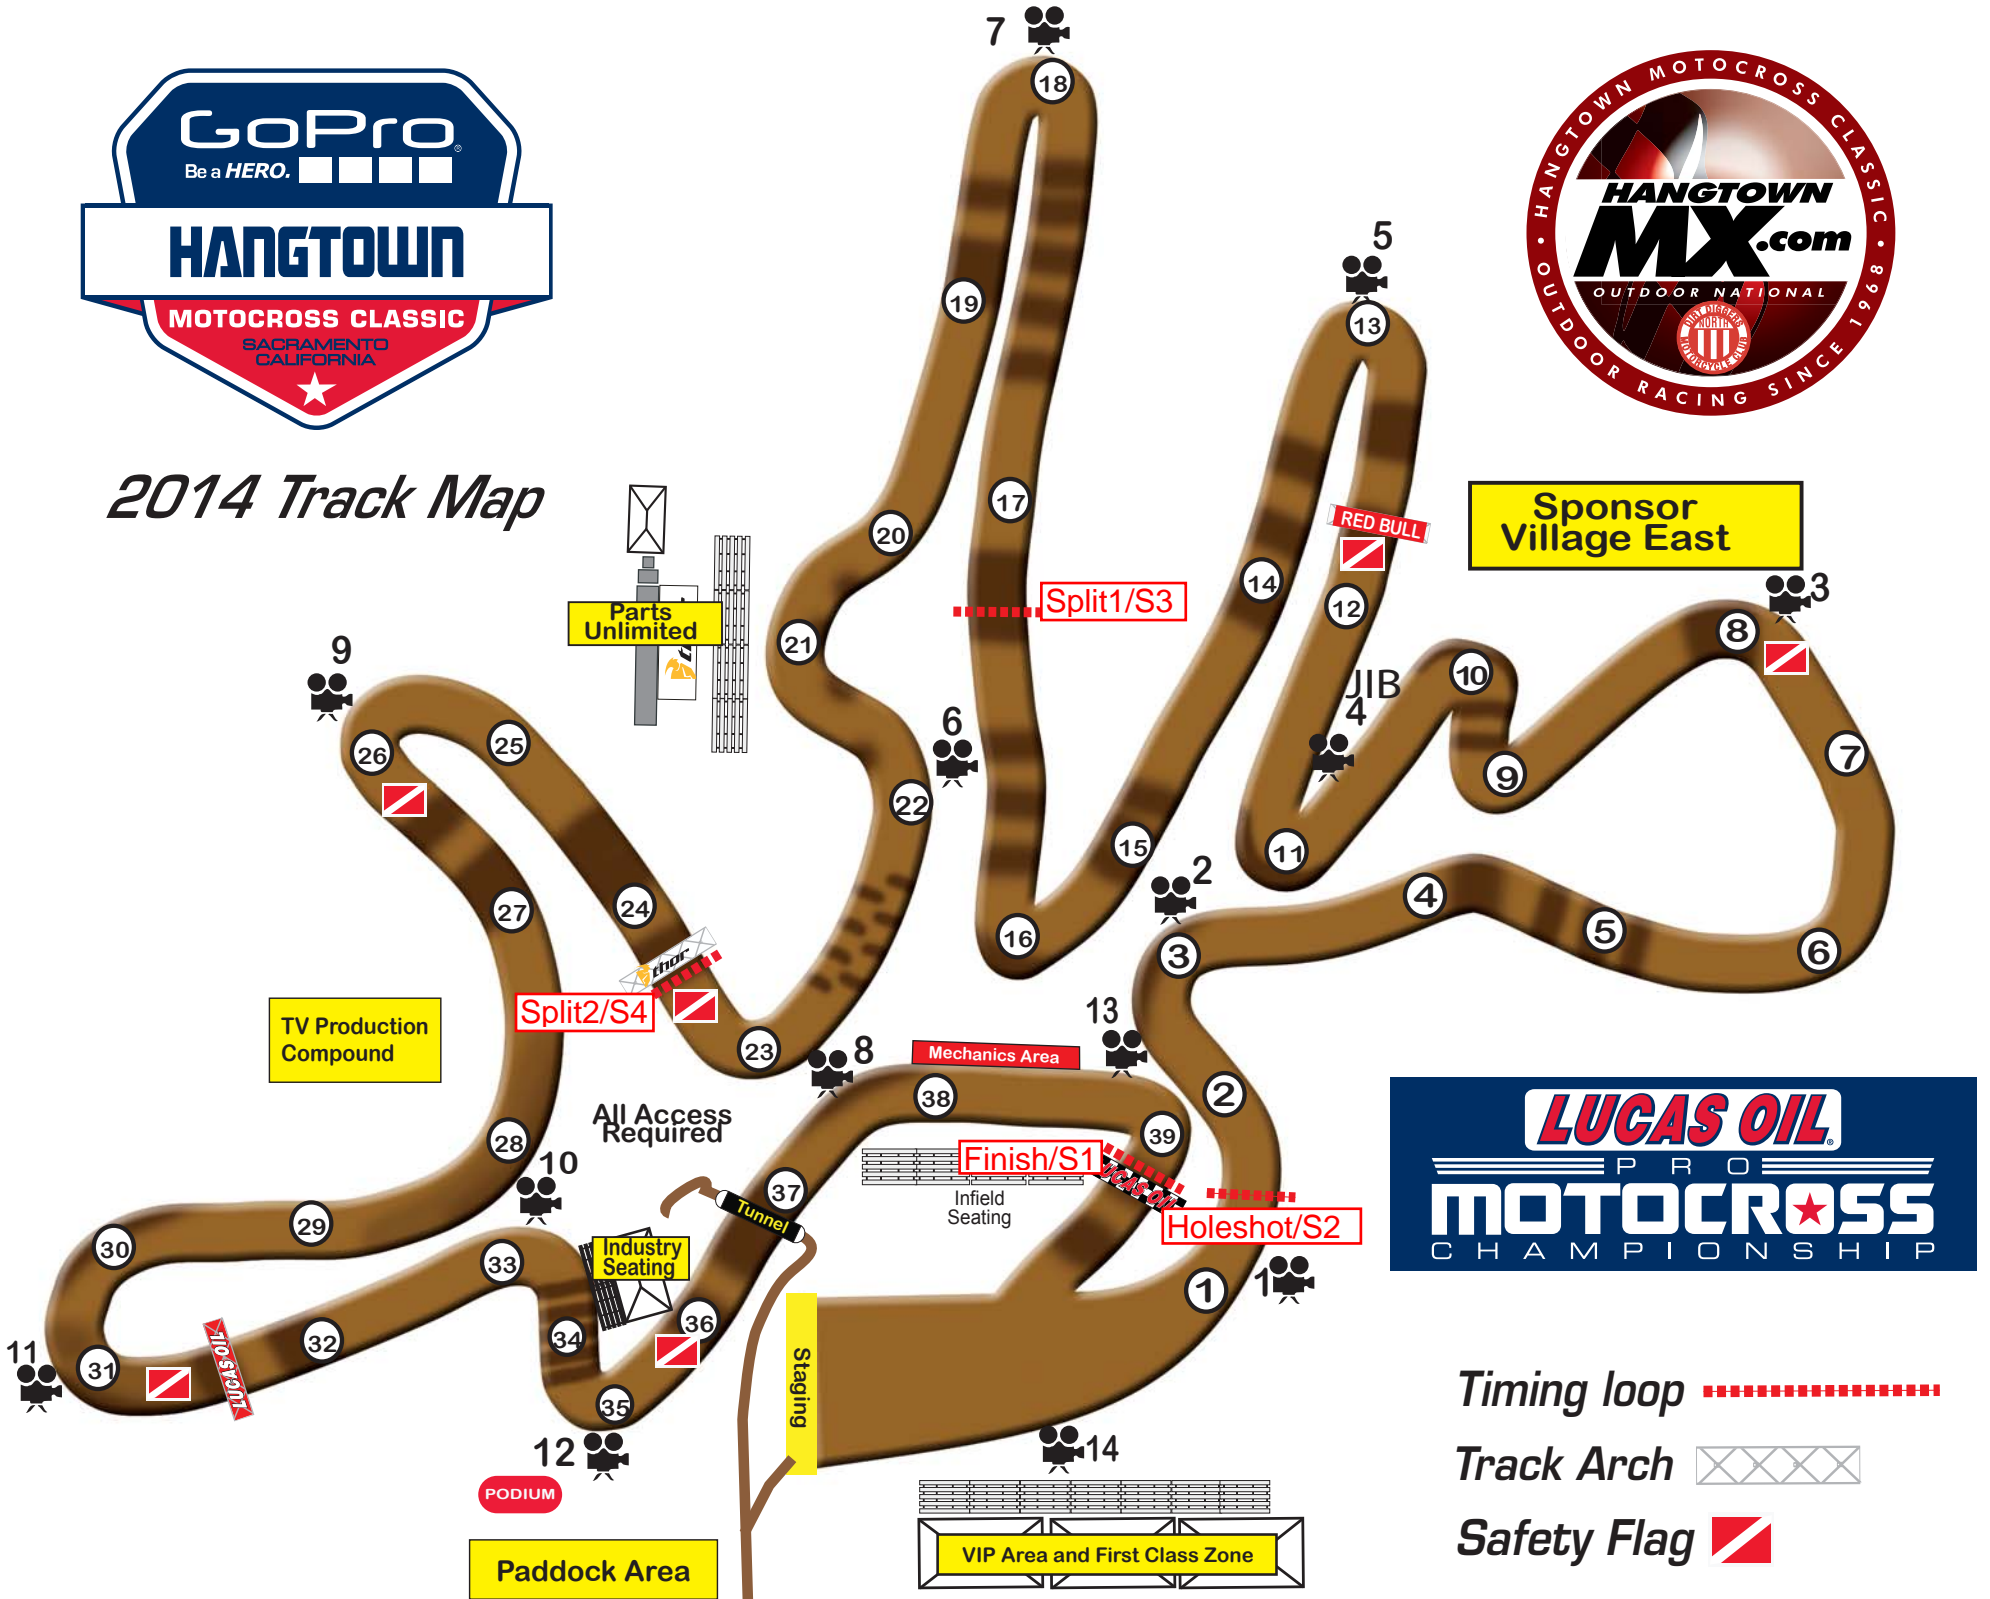

2014 Track Map

- Timing loop
- Track Arch
- Safety Flag