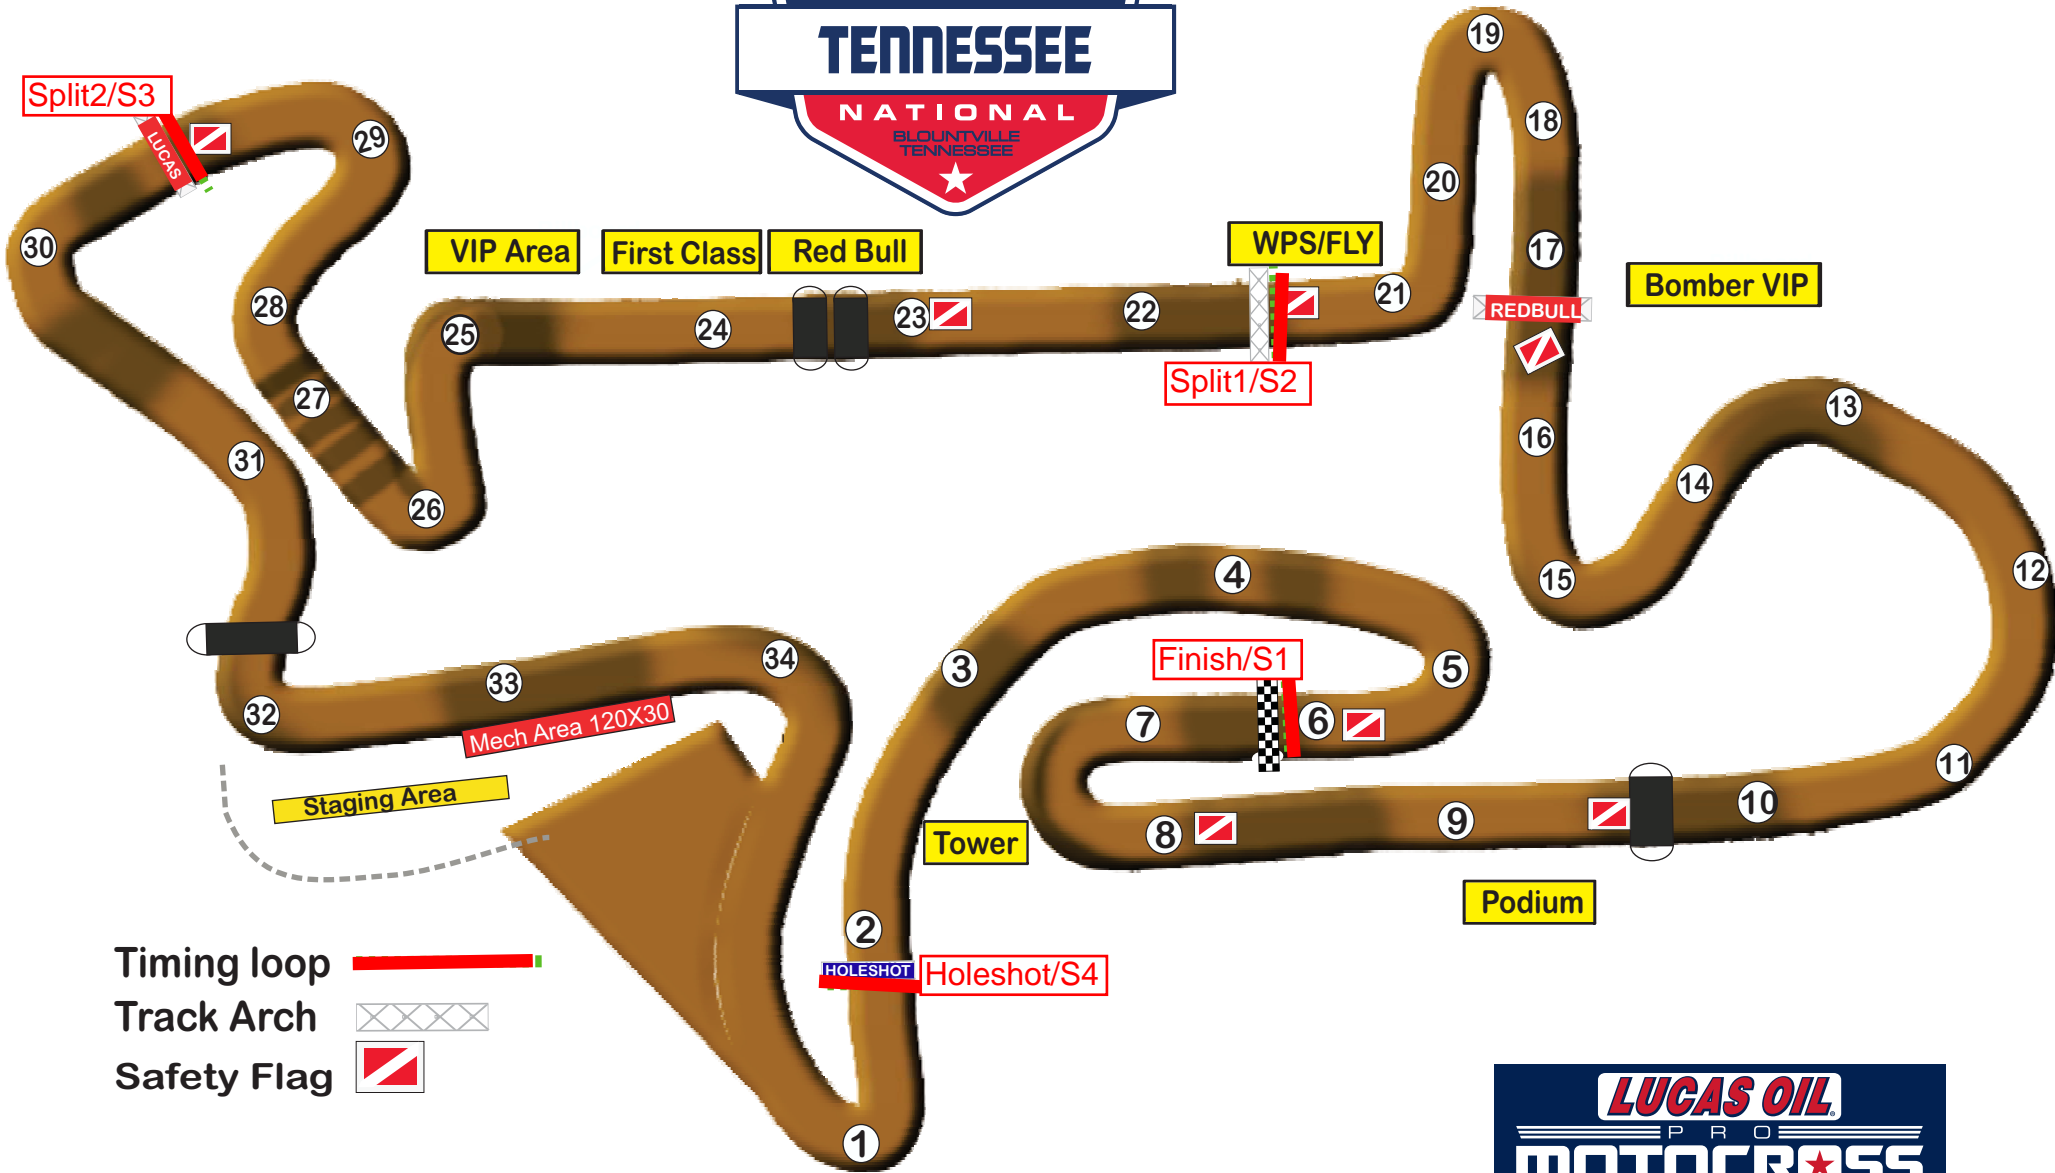

# 2018 MUDDY CREEK TRACK MAP

- Timing loop
- Track Arch
- Safety Flag