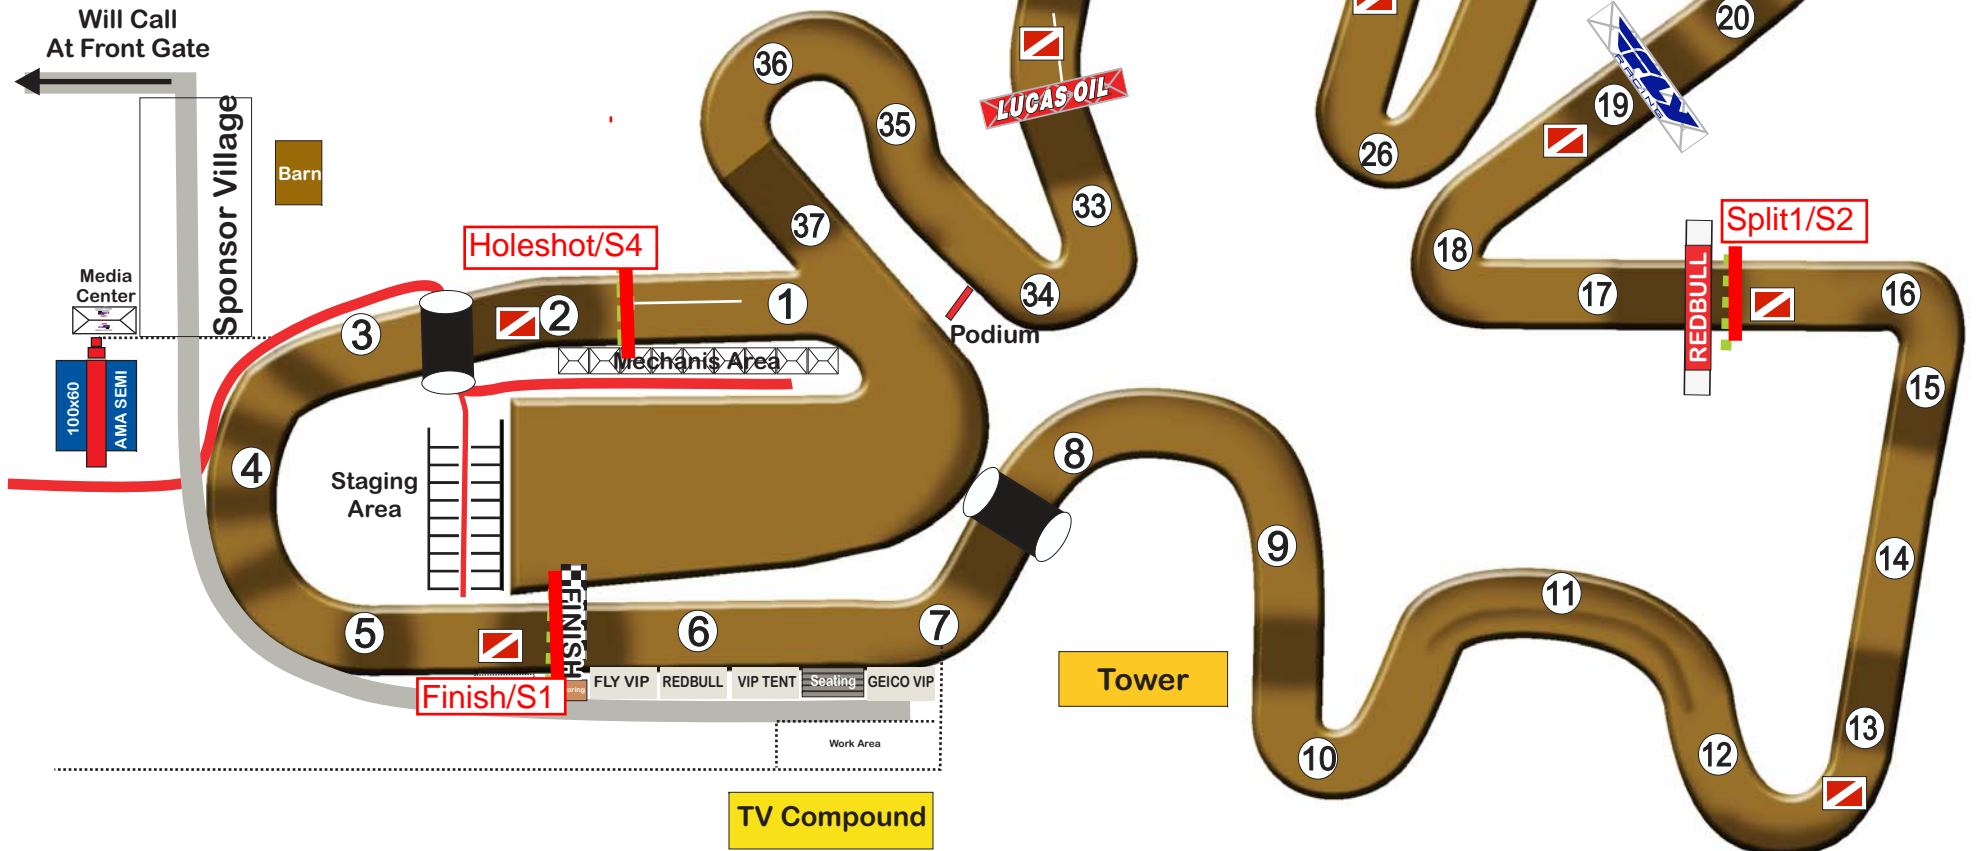

2016 Budds Creek Track Map

Track - 1.35 Miles
 Elevation - 104
 Safety Flag 
 Timing loop 

Will Call
At Front Gate

Sponsor Village

Barn

Holeshot/S4

2

Mechanic Area

Podium

Staging Area

Finish/S1

FLY VIP REDBULL VIP TENT Seating GEICO VIP

TV Compound

Tower

Split2/S3

BUD LIGHT

LUCAS OIL

Split1/S2

REDBULL

Budds Creek Security Gate Map

Scale: 1in = 72ft, 0in
 Scale: 1:640, 1
 0 10 20 30 40 50 60 70 80 90 100

Figure 7

Figure 1