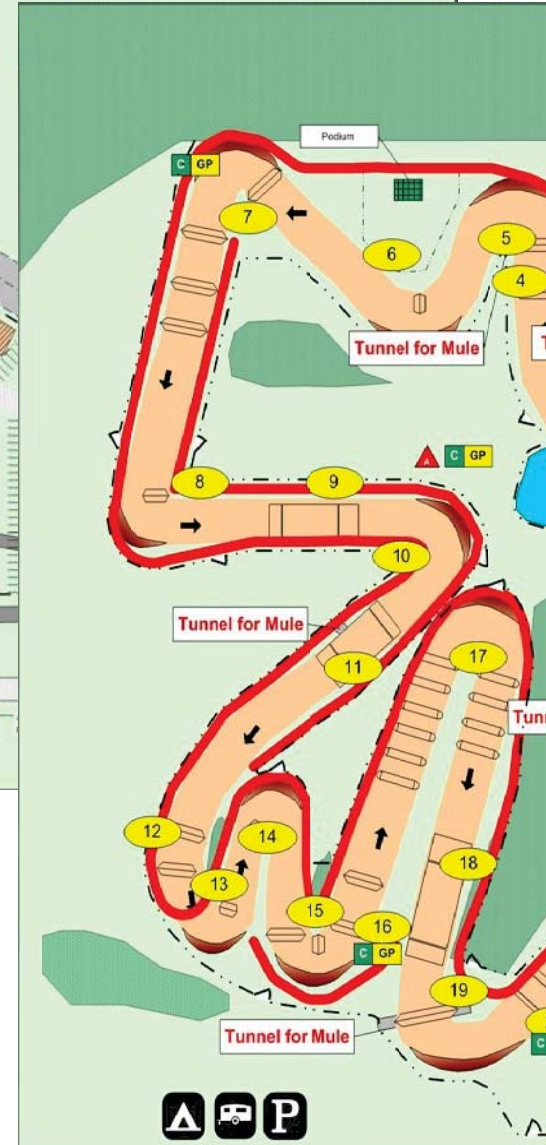

2016 Budds Creek Track Map

Track - 1.35 Miles
 Elevation - 104
 Safety Flag 
 Timing loop 

Will Call
At Front Gate

Sponsor Village

Barn

Holeshot/S4

2

Mechanic Area

LUCAS OIL

Split1/S2

REDBULL

Budds Creek Security Gate Map

Scale: 1in = 72ft, 0in
 Scale: 1:640, 1
 0 10 20 30 40 50 60 70 80 90 100

Figure 7

Figure 1