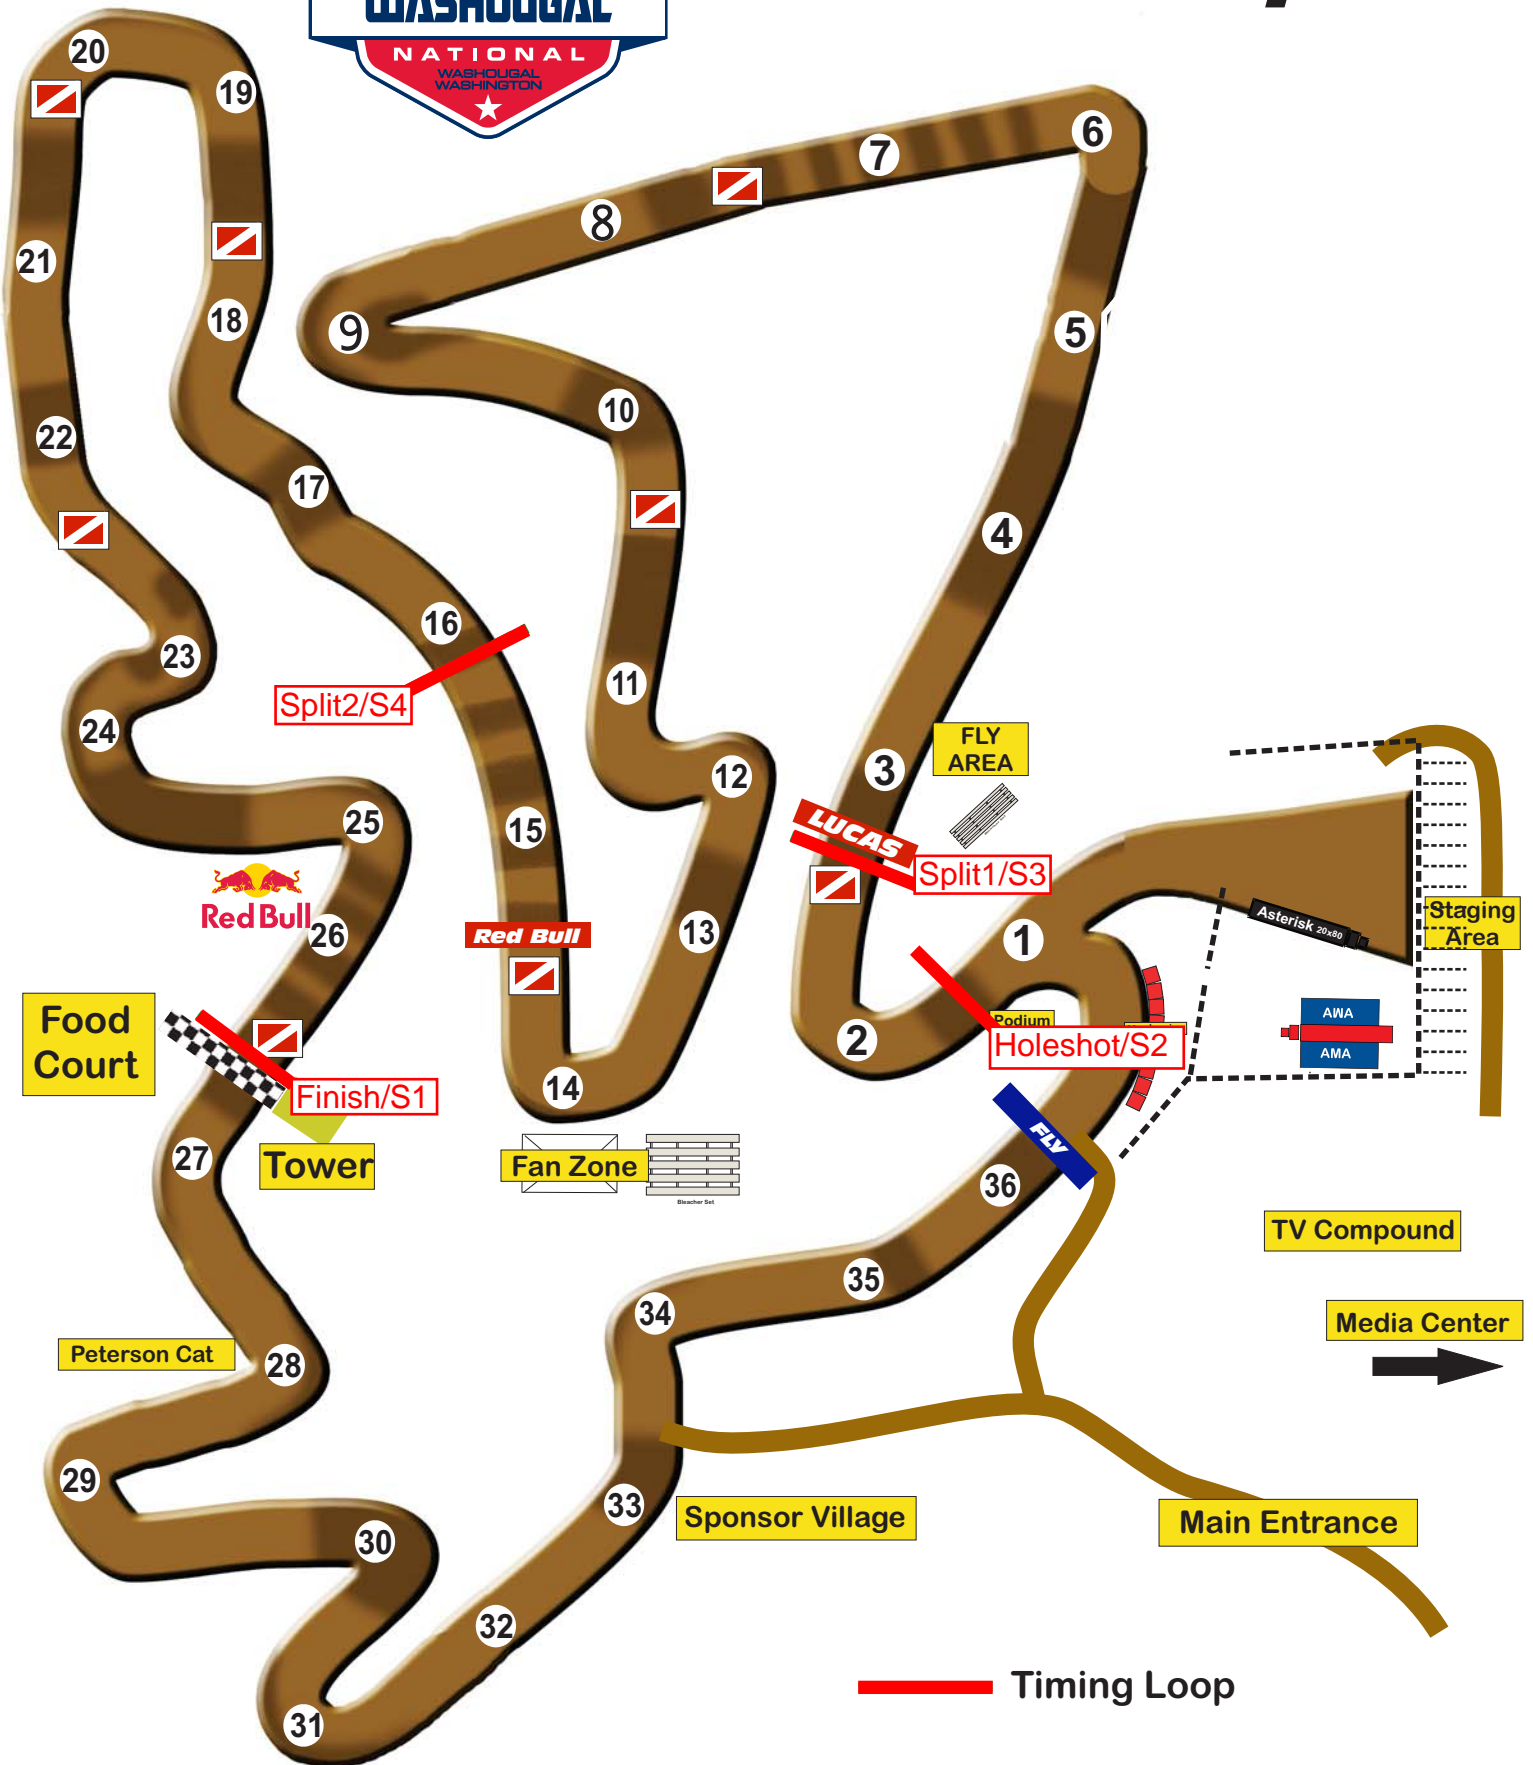

2016 Washougal Track Map

— Timing Loop